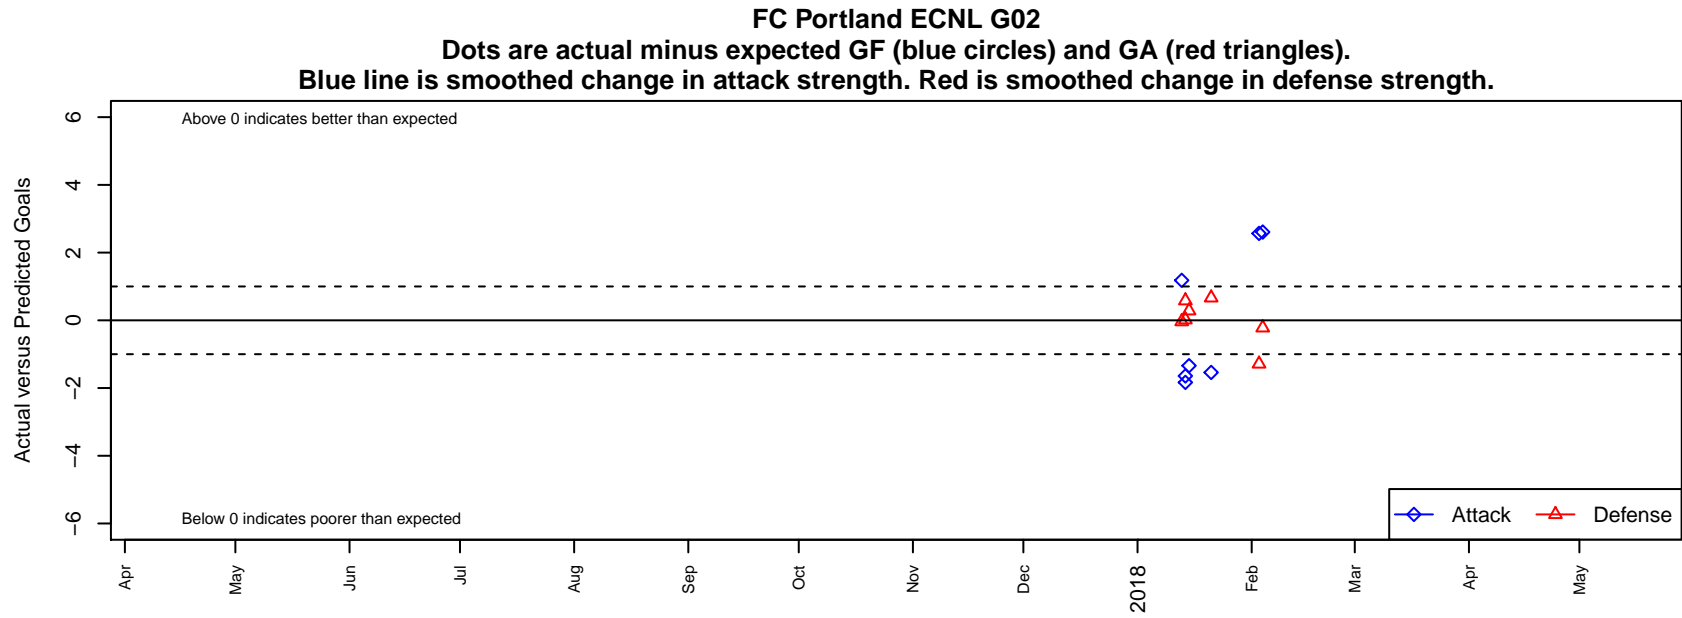

## FC Portland ECNL G02

FC Portland  
Portland, OR  
G02 total strength=1734  
attack=29.02 defense=22.28  
spr league = ECNL U16

alt names used:  
FC Portland ECNL U16

Venues played:  
2017 Portland Winter Showcase U17  
2017 ECNL U16